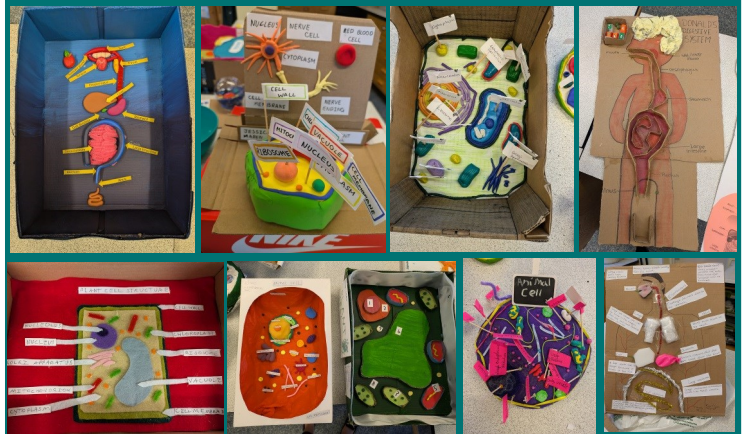

Achieve | Belong | Participate